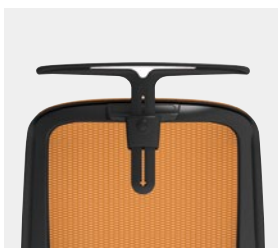

## Armrest types

Adjustable Armrest

Fixed Armrest

Without Armrest

[ Options ]

Adjustable Armrest

**C8529W-G**□□□

G721: Black, GB03: White

Fixed Armrest

**C6524W-G**□□□

G721: Black, GB03: White

## Options

Fixed Headrest

Adjustable Hanger

Lumbar Support  
(For Mesh Type only)

G721

GB03

[ Options ]

Fixed Headrest