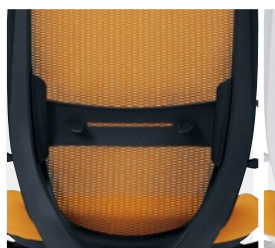

Lumbar Support
(For Mesh Type only)

G721

GB03

[Options]

Fixed Headrest

C6501Z-FS□□

(Black Body)

C6501X-FS□□

(White body)

Adjustable Hanger

C6926W-G□□□

G721: Black, GB03: White

Lumbar Support

C6519W-G□□□

G721: Black, GB03: White