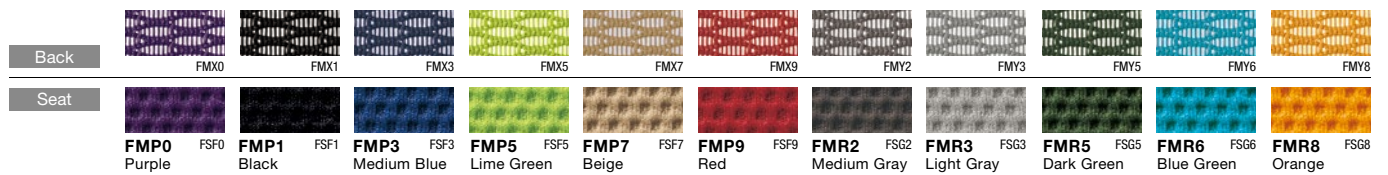

Color Variations

Mesh Back and Cushion Seat