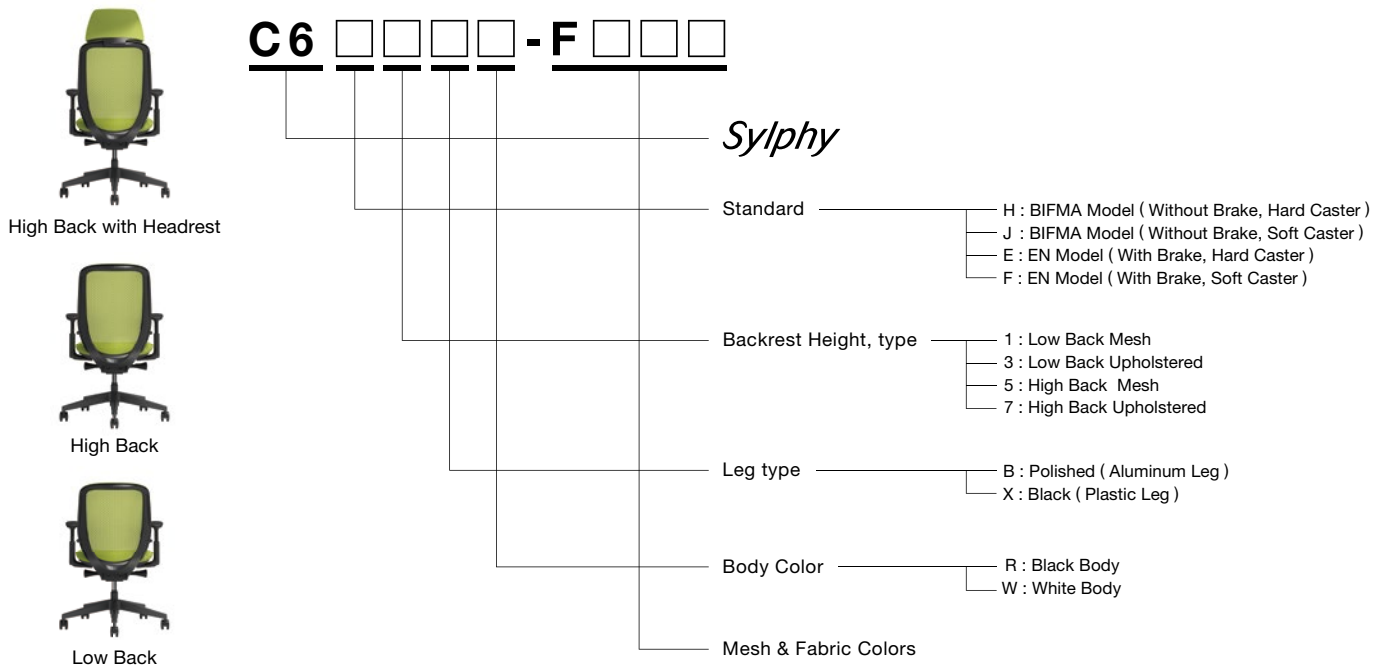

Product Code