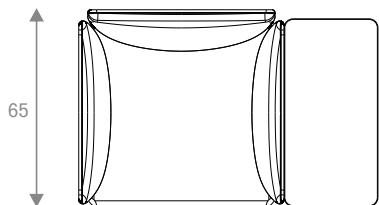

PLUS measures