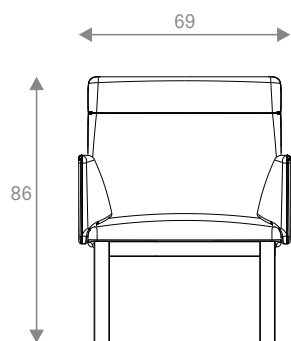

PLUS measures