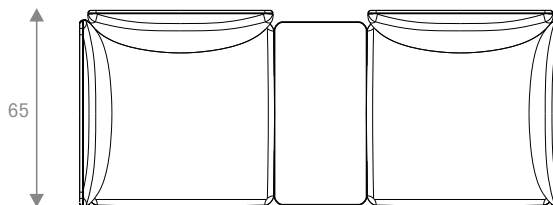

PLUS measures