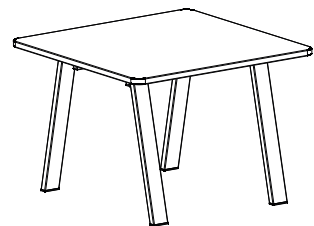

HIGH BACK

LOW BACK

HIGH ARMREST

LOW ARMREST

MID ARMREST

TABLE 63X63cm

TABLE 31,5X63cm  
HALF SEAT MEASURE

TABLE 45°

STAND-US H65+15cm

STAND-US H65+15cm

TABLE Ø50 H45 cm

TABLE 63x63 H45 cm