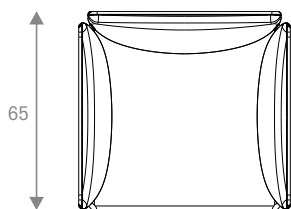

PLUS measures