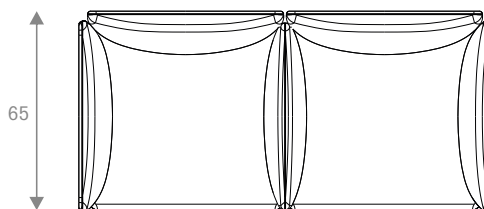

PLUS measures