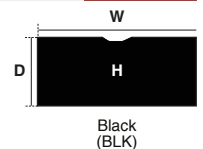

Code	Width	Depth	Height	RRP
600mm Deep Top With Cable Ports				
HASBS126BLK	1200mm	600mm*	660-1310mm	£1,228
HASBS146BLK	1400mm	600mm*	660-1310mm	£1,242
HASBS166BLK	1600mm	600mm*	660-1310mm	£1,253
HASBS186BLK	1800mm	600mm*	660-1310mm	£1,266

*Please note that the foot plate is 700mm

Code	Width	Depth	Height	RRP
800mm Deep Top With Cable Ports				
HASBS128BLK	1200mm	800mm	660-1310mm	£1,228
HASBS148BLK	1400mm	800mm	660-1310mm	£1,242
HASBS168BLK	1600mm	800mm	660-1310mm	£1,253
HASBS188BLK	1800mm	800mm	660-1310mm	£1,266