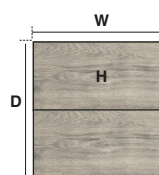

Oslo Option