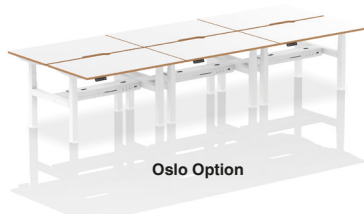

Oslo Option

Code	Width	Depth	Height	RRP
Oslo 800mm Deep Top with Scalloped Edge				
OSHA6P12	3600mm	1645mm	665-1315mm	£6,663
OSHA6P14	4200mm	1645mm	665-1315mm	£6,741
OSHA6P16	4800mm	1645mm	665-1315mm	£6,804

- Smooth, powerful electronic dual motors
- 4 programmable optional memory height settings
- Large 665-1315mm height range
- Premium 120kg weight capacity
- Anti-trap safety stop feature
- Digital LED display
- Integrated with three UK plug sockets, two data ports, a USB-C and a USB port on each desk