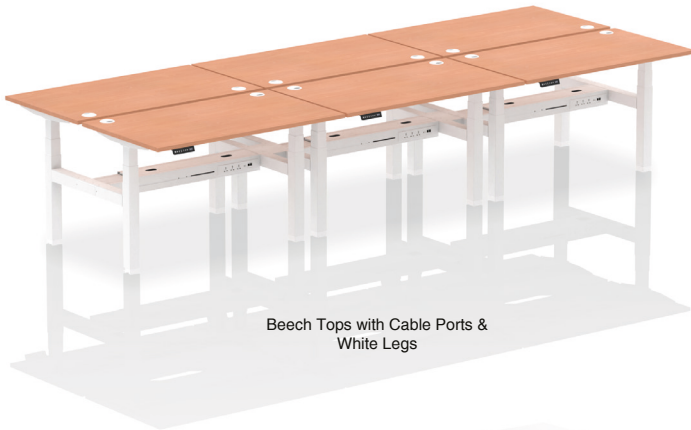

6 POD HEIGHT ADJUSTABLE DESK

NEW!

Beech Tops with Cable Ports & White Legs

Code	Width	Depth	Height	RRP
800mm Deep Tops with Scalloped Edge				
HASSE6P12800	3600mm	1645mm	665-1315mm	£6,663
HASSE6P14800	4200mm	1645mm	665-1315mm	£6,741
HASSE6P16800	4800mm	1645mm	665-1315mm	£6,804

Code	Width	Depth	Height	RRP
800mm Deep Tops with Cable Ports				
HASCP6P12800	3600mm	1645mm	665-1315mm	£6,663
HASCP6P14800	4200mm	1645mm	665-1315mm	£6,741
HASCP6P16800	4800mm	1645mm	665-1315mm	£6,804
HASCP6P18800	5400mm	1645mm	665-1315mm	£6,873