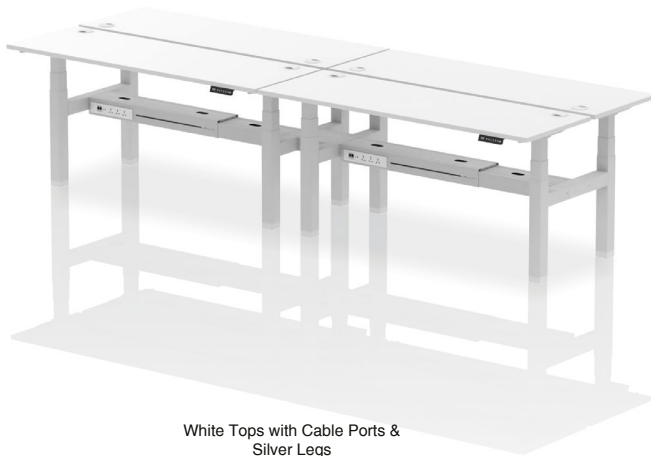

SLIMLINE 4 POD HEIGHT ADJUSTABLE DESK

NEW!

White Tops with Cable Ports & Silver Legs

Code	Width	Depth	Height	RRP
600mm Deep Tops with Cable Ports				
HASCP4P12600	2400mm	1245mm	665-1315mm	£4,442
HASCP4P14600	2800mm	1245mm	665-1315mm	£4,494
HASCP4P16600	3200mm	1245mm	665-1315mm	£4,536
HASCP4P18600	3600mm	1245mm	665-1315mm	£4,582

- Smooth, powerful electronic dual motors
- 4 programmable optional memory height settings
- Large 665-1315mm height range
- Premium 120kg weight capacity
- Anti-trap safety stop feature
- Digital LED display
- Integrated with three UK plug sockets, two data ports, a USB-C and a USB port on each desk