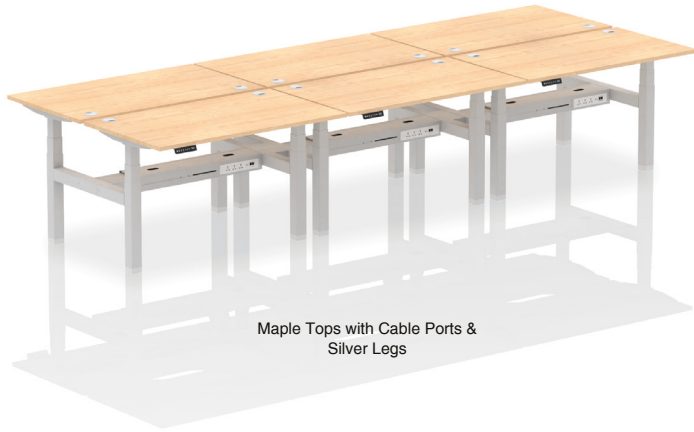

SLIMLINE 6 POD HEIGHT ADJUSTABLE DESK

NEW!

Maple Tops with Cable Ports & Silver Legs

Code	Width	Depth	Height	RRP
600mm Deep Tops with Cable Ports				
HASCP6P12600	3600mm	1245mm	665-1315mm	£6,663
HASCP6P14600	4200mm	1245mm	665-1315mm	£6,741
HASCP6P16600	4800mm	1245mm	665-1315mm	£6,804
HASCP6P18600	5400mm	1245mm	665-1315mm	£6,873

- Smooth, powerful electronic dual motors
- 4 programmable optional memory height settings
- Large 665-1315mm height range
- Premium 120kg weight capacity
- Anti-trap safety stop feature
- Digital LED display
- Integrated with three UK plug sockets, two data ports, a USB-C and a USB port on each desk