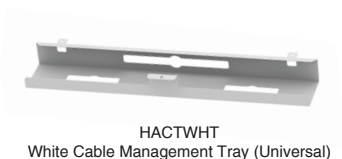

AIR BACK-TO-BACK DESK ACCESSORIES

HACTWHT
White Cable Management Tray (Universal)