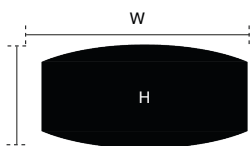

## HIGH GLOSS HEIGHT ADJUSTABLE WRITABLE BOARDROOM TABLES

Black High Gloss

White High Gloss

Code	Width	Depth	Height	Suggested User Qty	RRP
HABGW1800 (Black)	1800mm	1200mm	660-1310mm	6 users	£1,373
HAWGW1800 (White)	1800mm	1200mm	660-1310mm	6 users	£1,373
HABGW2400 (Black)	2400mm	1200mm	660-1310mm	8 users	£1,595
HAWGW2400 (White)	2400mm	1200mm	660-1310mm	8 users	£1,595