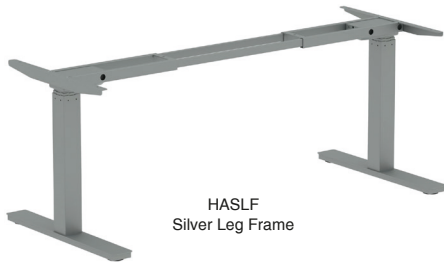

AIR SIT-STAND DESK ACCESSORIES

HASLF
Silver Leg Frame

NEW!