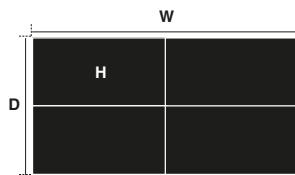

- Smooth, powerful electronic dual motors
- 4 programmable optional memory height settings
- Large 665-1315mm height range
- Premium 120kg weight capacity
- Anti-trap safety stop feature
- Digital LED display
- Integrated with three UK plug sockets, two data ports, a USB-C and a USB port on each desk